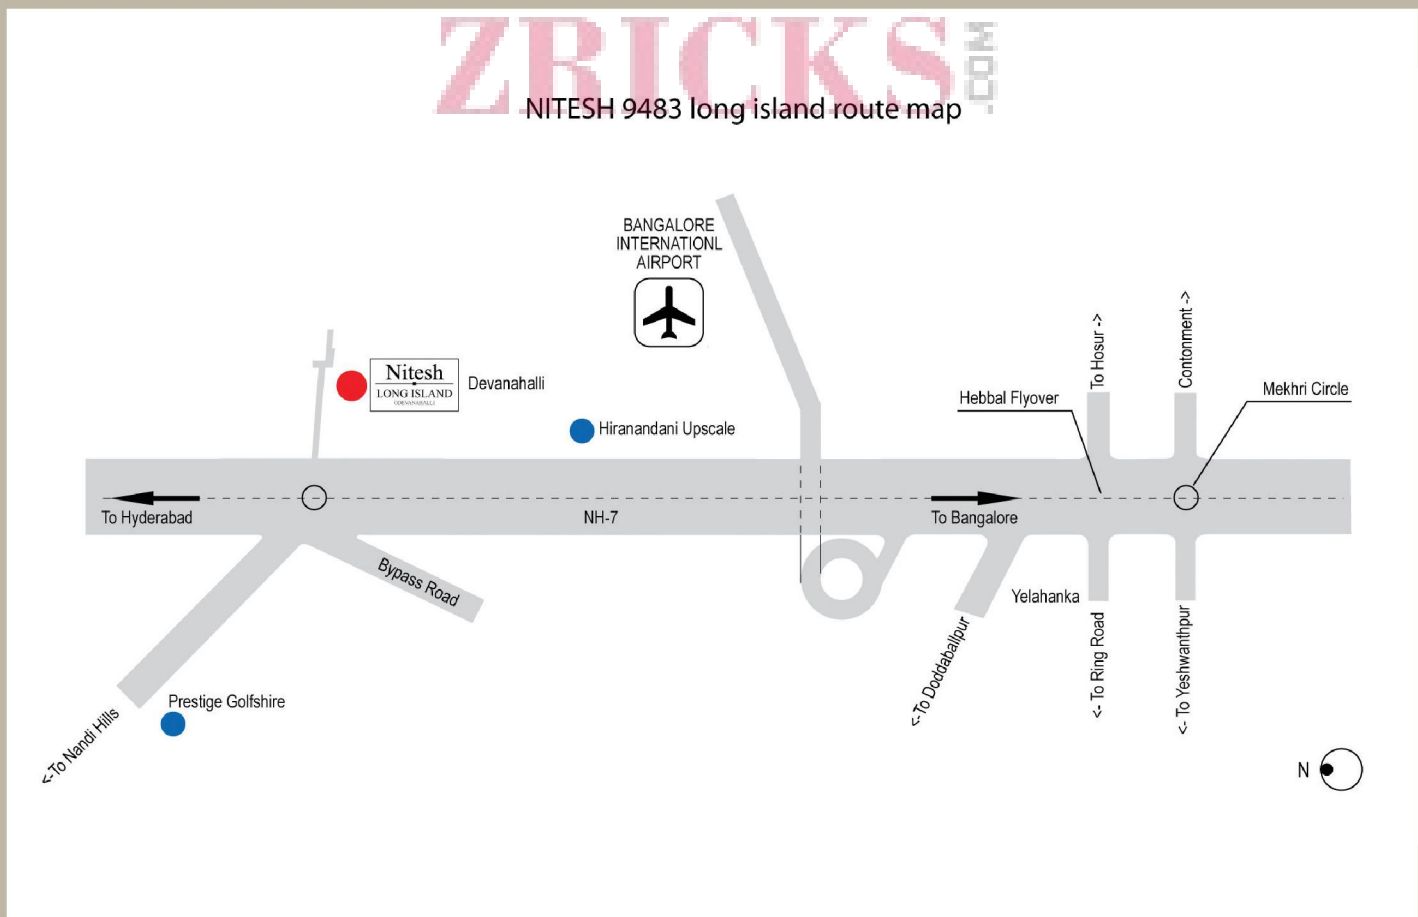

Pharmacy & Consultation Room

Administration office

Land Area: 41 acres and 10.9 guntas

10 kms from Airport Trumpet  
35 kms from Bangalore city