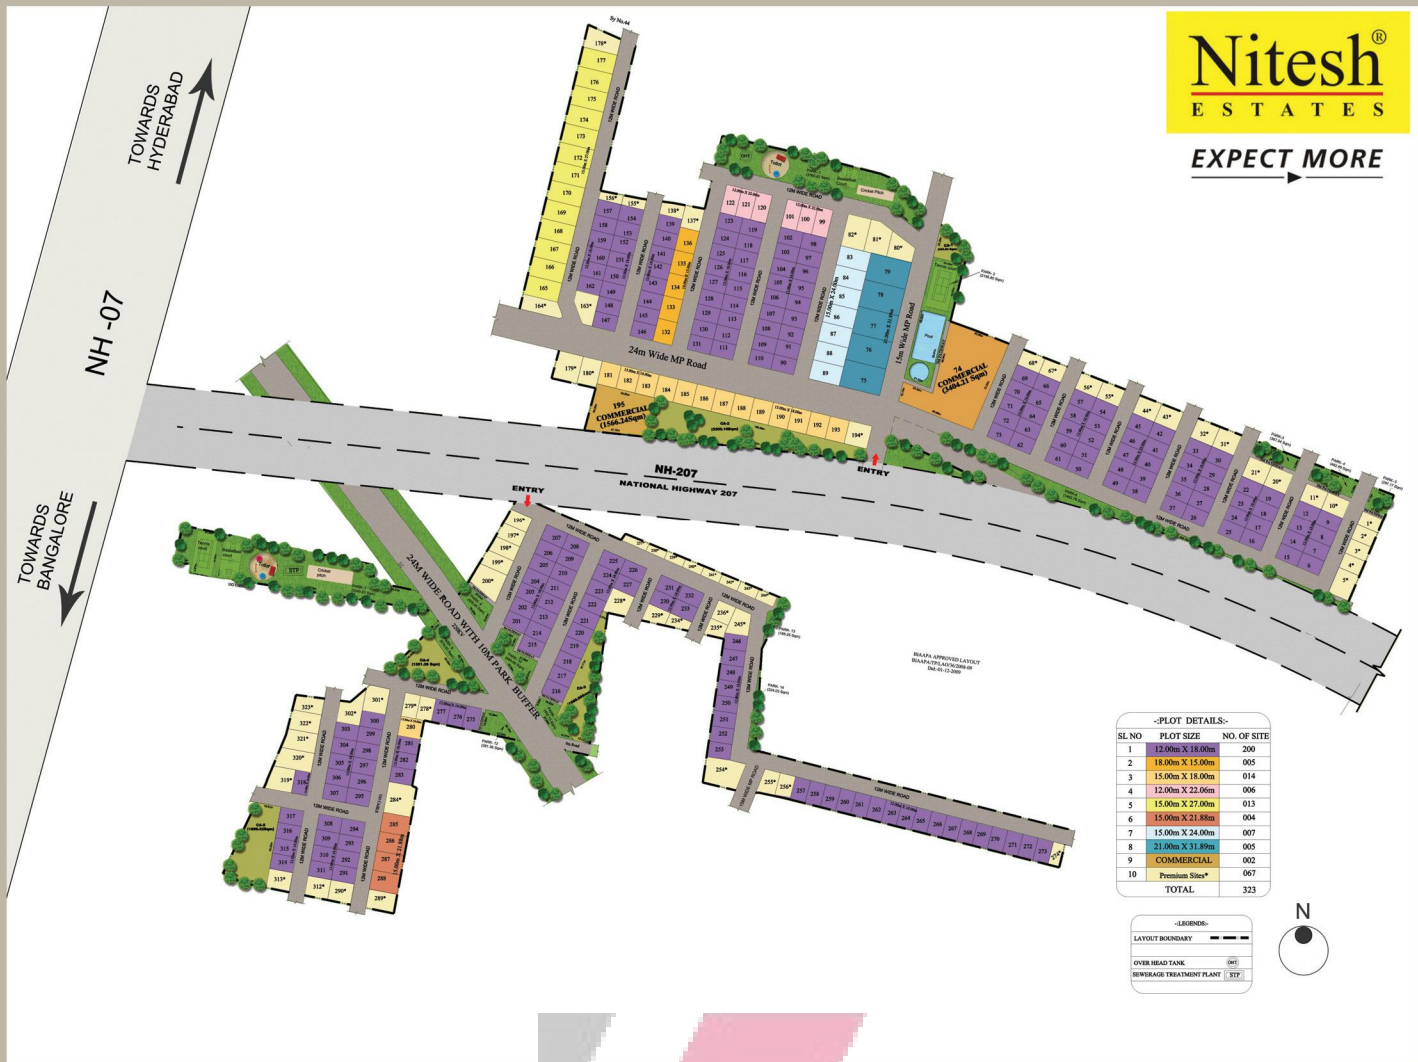

### State-of-the-art Clubhouse

Fitness Centre

Luxurious Salon

Coffee Shop

Indoor Sports Courts

Lavish Banquet Hall

Convenience Store & ATM

Library & Crèche

Pharmacy & Consultation Room

Administration office

Land Area: 41 acres and 10.9 guntas

10 kms from Airport Trumpet  
35 kms from Bangalore city